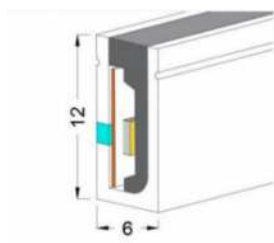

Applications

- Feature Lighting
- Garden Benches
- Architectural
- Curved Ceiling Coves
- Mirrors
- Water Features