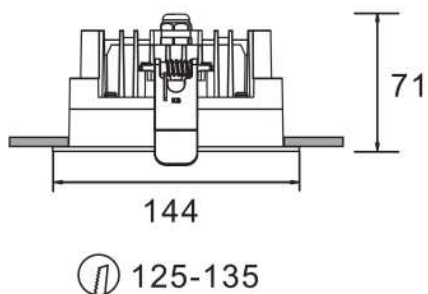

Applications

- Entry Lobby's
- External Awnings
- Retail
- Industrial Buildings
- Security
- Hospitals

Item Code	Wattage	Lumen	Dimensions	Weight	Dimming	Colour Temp	Lifetime
BL-KAS-DL03-R4/15W/40	15W	1495lm	144 x 71 mm	0.7Kg	NO	4000K	50,000H
BL-KAS-DL03-R4/20W/40	20W	2003lm	144 x 71 mm	1.3Kg	NO	4000K	50,000H
BL-KAS-DL03-R6/20W/40	20W	1895lm	183 x 80 mm	1.3Kg	NO	4000K	50,000H
BL-KAS-DL03-R6/30W/40	30W	2755lm	183 x 80 mm	1.3kg	NO	4000K	50,000H
BL-KAS-DL03-R6/30W/40	40	3897lm	183 x 80 mm	1.3kg	NO	4000K	50,000H