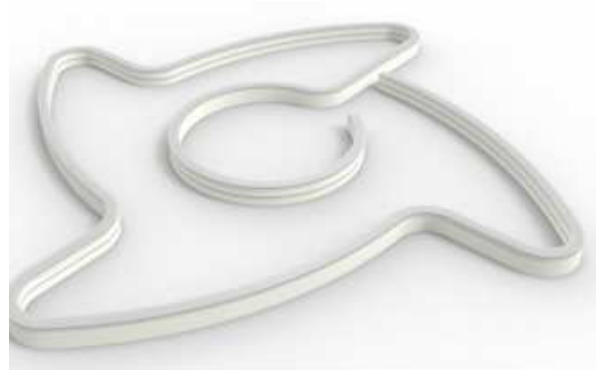

LED Neon Flex

Side View 10*18(mm)

- LED Neon Flex
- 2700-6000K
- CRI 80-90
- IP68 rating
- Edge Lighting
- Positive lighting
- Flexible Silicon
- PCB Width (mm)10
- Weight (g/m)190
- Made to order
- Dali
- Surface or Curved Mount profile