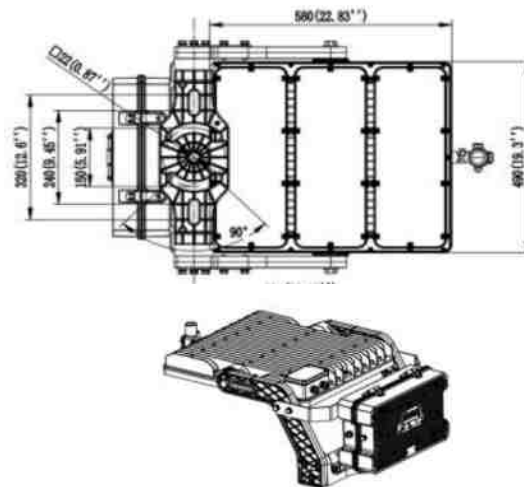

Applications

- Large Sports Stadiums
- Basketball & Tennis Courts
- Sporting Fields & Area Lighting
- Carparks
- Airports