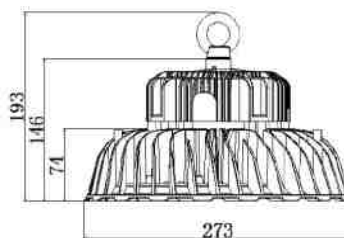

Applications

- Indoor high ceiling application
- Warehouse
- Factories
- Industrial facility
- Exhibition centers