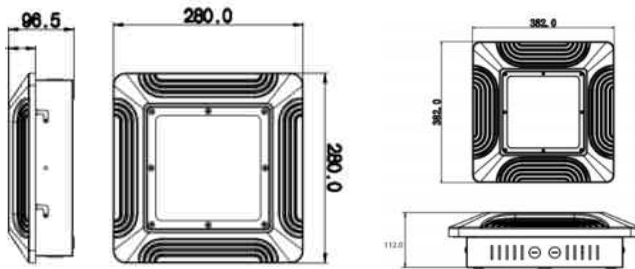

Applications

- Car Park Entry
- Service Stations
- Food Industry
- Loading docks
- Warehousing
- Factory/Manufacturing
- Service Stations