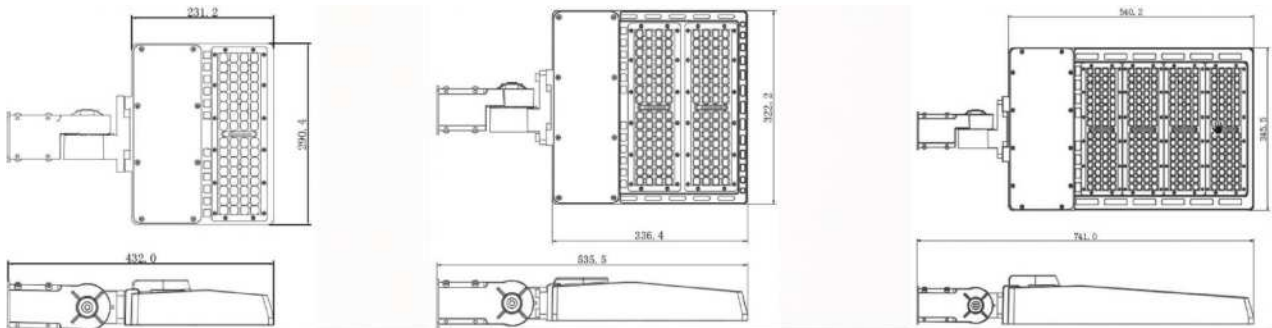

Applications

- Car Parks
- Outdoor Sporting Courts, Basketball & Tennis
- Hard Stand Areas
- Security
- General Area Lighting