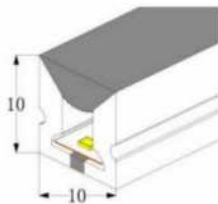

Applications

- Feature Lighting
- Garden Benches
- Architectural
- Curved Ceiling Coves
- Mirrors
- Water Features