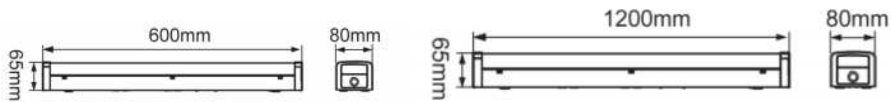

Applications

- Offices
- Commercial
- Industrial
- Residential
- Car parks
- Garages
- Stairwells
- Hospitals