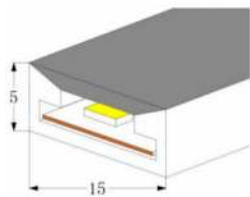

Applications

- Feature Lighting
- Garden Benches
- Architectural
- Curved Ceiling Coves
- Mirrors
- Water Features