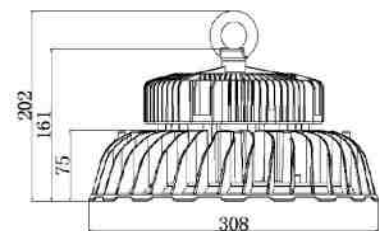

Applications

- Indoor high ceiling application
- Warehouse
- Factories
- Industrial facility
- Exhibition centers