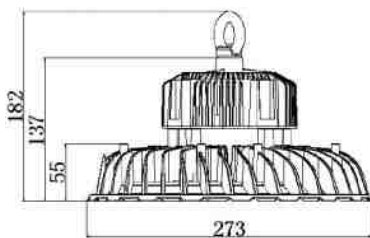

Applications

- Indoor high ceiling application
- Warehouse
- Factories
- Industrial facility
- Exhibition centers