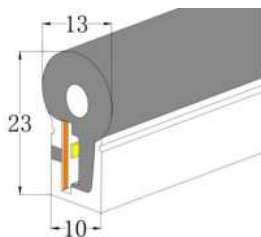

Applications

- Feature Lighting
- Garden Benches
- Architectural
- Curved Ceiling Coves
- Mirrors
- Water Features