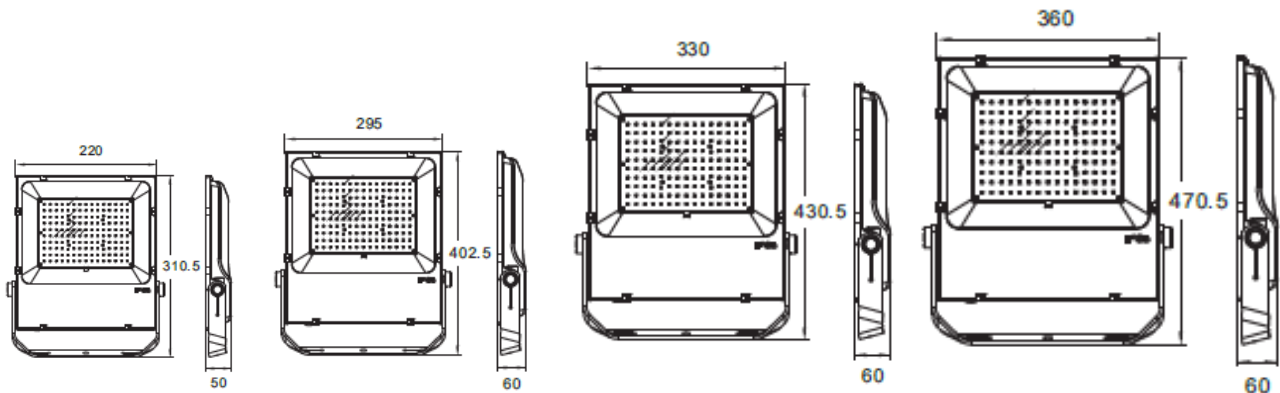

Economy LED Floodlight

- Slim Design
- Tempered glass
- Die Cast Aluminum Body
- 120° Wide Beam
- Powder Coated Black Finish
- 3000-6000K
- High efficiency LED 110Lm/W
- CRI 80
- IP65
- Steel Trunnion Arm 320° adjustable Wall or Surface Mount

Applications

- Warehouse
- Car Parks
- Industrial Buildings
- Security
- Loading docks
- Recreational Sports Venues
- Sport
- General Area Lighting

Item Code	Wattage	Lumen	Dimensions	Weight	Dimming	Colour Temp	Lifetime L70 B50
BL-FL050/40_ _	50W	5500lm	220 x 310 x 50 mm	1.9Kg	NO	4000K	50,000H
BL-FL100/40_ _	100W	11000lm	295 x 402 x 60 mm	1.24kg	NO	4000K	50,000H
BL-FL150/40_ _	150W	16500lm	330 x 430 x 60 mm	3.4Kg	NO	4000K	50,000H
BL-FL200/40_ _	200W	22000lm	360 x 470 x 60 mm	5.0Kg	NO	4000K	50,000H