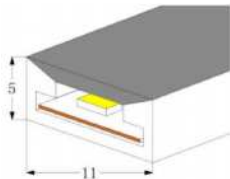

Applications

- Feature Lighting
- Garden Benches
- Architectural
- Curved Ceiling Coves
- Mirrors
- Water Features