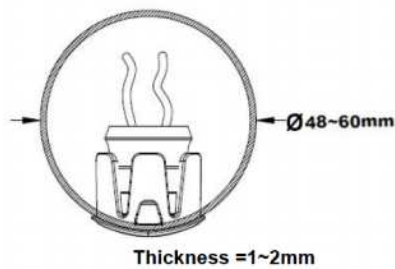

Applications

- Residential
- Commercial
- Buildings
- Amenities
- Stairs
- Entry Areas

Item Code	Wattage	Lumen	Dimensions	Weight	Dimming	Colour Temp	Lifetime L70 B50
BL-ND-OPUS-R-ASY/40	1.5w	140lm	27 x 28 mm	0.1kg	NO	4000K	50,000H
BL-ND-OPUS-F-WIDE/40	1.5w	140lm	27 x 28 mm	0.1kg	NO	4000K	50,000H