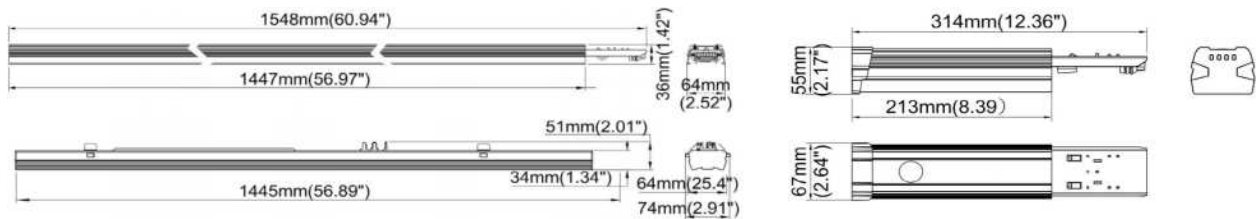

Applications

- Indoor high ceiling application
- Warehouse
- Factories
- Industrial facility
- Exhibition centers
- Supermarkets and malls