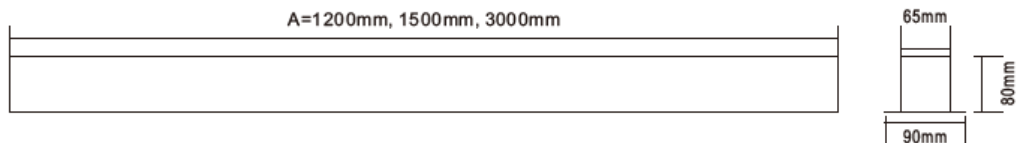

LED Linear Pro Recessed

- Aluminum Profile & Reeded Diffuser or Louvre Options
- Power Coated Finish
- Plug & Play System
- Recessed option
- 1.2m, 1.5m & 3m modules
- 17w-25w
- Direct/Indirect optics
- Motion & Daylight integration
- Dali Dimming option
- High efficiency LED 130Lm/w
- Colour Matt white or black
- Dali
- Recessed

Applications

- Office
- Reception
- Education
- Communication areas
- Board Room
- General Area

Item Code	Wattage	Lumen	Dimensions	Mounting	Dimming	Colour Temp	Lifetime L70 B50
BL-SD-PLF2-D120-032A/40	19-27W	2400-3200lm	1200 x 65 x 80 mm	Recessed	DALI	4000K	50,000H
BL-SD-PLF2-D150-040A/40	25-31W	3000-4000lm	1500 x 65 x 80 mm	Recessed	DALI	4000K	50,000H
BL-SD-PLF2-D300-080A/40	48-68W	6000-8000lm	3000 x 65 x 80 mm	Recessed	DALI	4000K	50,000H