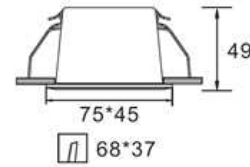

Low Profile D/L

- Low Profile
- Beam Angle 15°,30°,45°
- Aluminum Recessed Profile, Low glare optics, silver trim & Louvre
- SDCM<3
- 2700K - 5000K
- 80lm/W
- CRI 80-90
- IP20 Rating
- Dali
- Recessed

Applications

- Retro fitting upgrades
- Lift Lobby's
- Store rooms
- Retail
- Corridors
- Schools
- Hospitals

Item Code	Wattage	Lumen	Dimensions	Weight	Dimming	Colour Temp	Lifetime
BL-KS-BL01R-1D-2W/40	2W	160lm	45 x 45 x 49 mm	1.0kg	NO	4000K	50,000H
BL-KS-BL01R-2D/4W/40	4W	320lm	75 x 45 x 49 mm	2.0kg	NO	4000K	50,000H
BL-KS-BL01R-5D-/10W/40	10W	800lm	147 x 45 x 49 mm	3.0kg	NO	4000K	50,000H
BL-KS-BL01R-10D/20W/40	20W	1600lm	280 x 45 x 49 mm	4.0kg	NO	4000K	50,000H