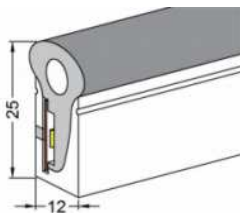

Applications

- Feature Lighting
- Garden Benches
- Architectural
- Curved Ceiling Coves
- Mirrors
- Water Features