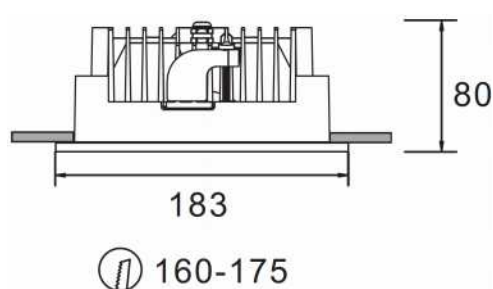

Applications

- Entry Lobby's
- External Awnings
- Retail
- Industrial Buildings
- Security
- Hospitals

Item Code	Wattage	Lumen	Dimensions	Weight	Dimming	Colour Temp	Lifetime
BL-KAS-DL03-R4/15W/40	15W	1495lm	144 x 71 mm	0.7Kg	NO	4000K	50,000H
BL-KAS-DL03-R4/20W/40	20W	2003lm	144 x 71 mm	1.3Kg	NO	4000K	50,000H
BL-KAS-DL03-R6/20W/40	20W	1895lm	183 x 80 mm	1.3Kg	NO	4000K	50,000H
BL-KAS-DL03-R6/30W/40	30W	2755lm	183 x 80 mm	1.3kg	NO	4000K	50,000H
BL-KAS-DL03-R6/30W/40	40	3897lm	183 x 80 mm	1.3kg	NO	4000K	50,000H