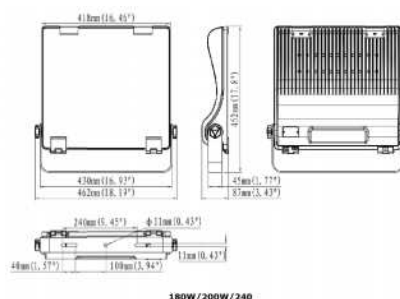

Applications

- Warehouse
- Car Parks
- Industrial Buildings
- Security
- Loading docks
- Recreational Sports Venues