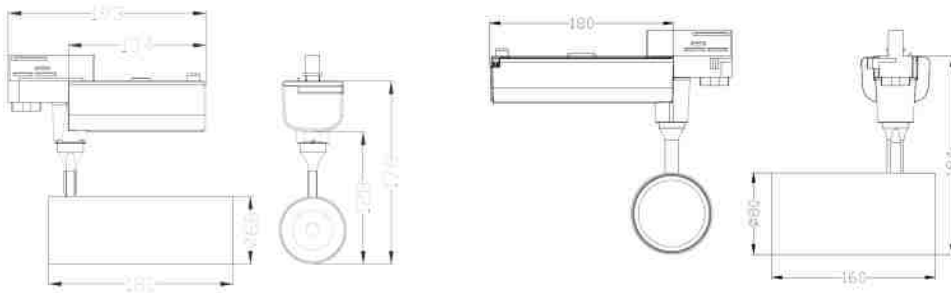

## Applications

- Entry Lobby's
- High Ceilings
- Retail
- Amenities
- Library
- School

Item Code	Wattage	Lumen	Dimensions	Weight	Dimming	Colour Temp	Lifetime
BL-KAS-TL16L-A6610/4K	10W	900lm	180 x 178 x 66 mm	0.78kg	NO	4000K	50,000H
BL-KAS-TL16L-A8030/4K	30W	2700lm	180 x 194 x 80 mm	0.78kg	NO	4000K	50,000H