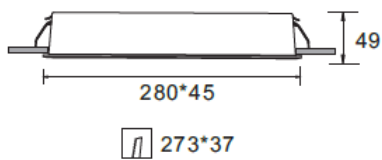

Low Profile D/L

- Low Profile
- Beam Angle 15°,30°,45°
- Aluminum Recessed Profile, Low glare optics, silver trim & Louvre
- SDCM<3
- 2700K - 5000K
- 80lm/W
- CRI 80-90
- IP20 Rating
- Dali
- Recessed

Applications

- Retro fitting upgrades
- Lift Lobby's
- Store rooms
- Retail
- Corridors
- Schools
- Hospitals

Item Code	Wattage	Lumen	Dimensions	Weight	Dimming	Colour Temp	Lifetime
BL-KS-BL01R-1D-2W/40	2W	160lm	45 x 45 x 49 mm	1.0kg	NO	4000K	50,000H
BL-KS-BL01R-2D/4W/40	4W	320lm	75 x 45 x 49 mm	2.0kg	NO	4000K	50,000H
BL-KS-BL01R-5D-/10W/40	10W	800lm	147 x 45 x 49 mm	3.0kg	NO	4000K	50,000H
BL-KS-BL01R-10D/20W/40	20W	1600lm	280 x 45 x 49 mm	4.0kg	NO	4000K	50,000H