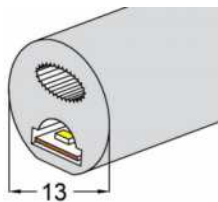

Applications

- Feature Lighting
- Garden Benches
- Architectural
- Curved Ceiling Coves
- Mirrors
- Water Features