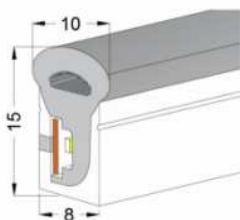

Applications

- Feature Lighting
- Garden Benches
- Architectural
- Curved Ceiling Coves
- Mirrors
- Water Features