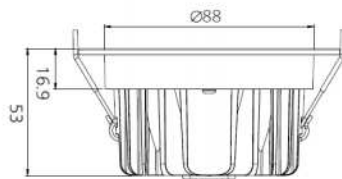

Applications

- Residential
- LED upgrades
- Buildings
- Amenities
- Office
- Corridors
- General Area Lighting