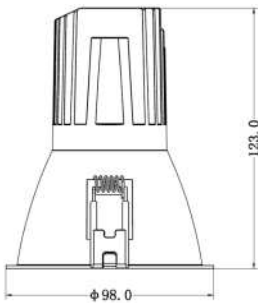

Low-Glare Downlight

- Low Glare Reflector
- Aluminum die cast
- White frame+White heat sink
- L70, 50,000hrs
- 28°,38°,50° Beam angle
- SDCM<
- 2700k -5000k
- 800lm - 1000lm
- CRI 80 -90
- IP20 rating
- Dali
- Recessed

Applications

- Entry Lobby's
- Hotels
- High Ceilings
- Retail
- Industrial Buildings
- Amenities
- Hospitals

Item Code	Wattage	Lumen	Dimensions	Weight	Dimming	Colour Temp	Lifetime
BL-KAS-CL37R-1D-3510F/10W/30	10W	800lm	98 x 123 mm	0.7Kg	NO	3000K	50,000H
BL-KAS-CL37R-1D-3510F/10W/40	10W	800lm	98 x 123 mm	0.7Kg	NO	4000K	50,000H