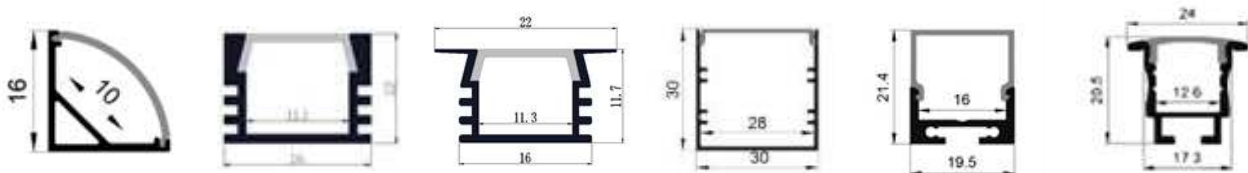

Applications

- Feature Lighting
- Kitchens & Bathrooms
- Residential Apartments
- Architectural
- Office
- Cove Lighting
- Mirrors