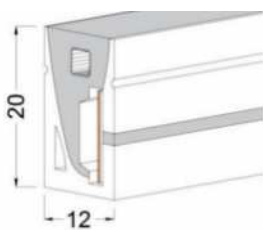

Applications

- Feature Lighting
- Garden Benches
- Architectural
- Curved Ceiling Coves
- Mirrors
- Water Features