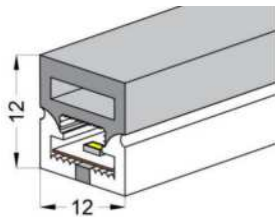

Applications

- Feature Lighting
- Garden Benches
- Architectural
- Curved Ceiling Coves
- Mirrors
- Water Features