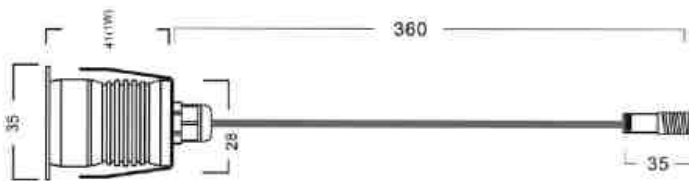

IP67 Inground Mini Uplight

- 316 Stainless Steel
- Beam Angle 45°
- Symmetric distribution
- 90lm/w
- L70, 35,000hrs
- 1W or 3W option
- DC24V input
- 2700k - 6500k
- CRI 80
- IP67/IK06 Rated
- Dali
- Recessed

Applications

- Residential
- Commercial
- Buildings
- Amenities
- Stairs
- Entry Areas

Item Code	Wattage	Lumen	Dimensions	Weight	Dimming	Colour Temp	Lifetime L70 B50
BL-KSUDL001-35/Y1WA/40	1W	90lm	35 x 38 x 28 mm	0.09Kg/0.12Kg	NO	4000K	50,000H
BL-KSUDL001-35/Y3WA/40	3W	270lm	35 x 38 x 28 mm	0.09Kg/0.12Kg	NO	4000K	50,000H