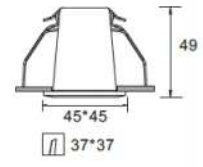

Low Profile D/L

- Low Profile
- Beam Angle 15°,30°,45°
- Aluminum Recessed Profile, Low glare optics, silver trim & Louvre
- SDCM<3
- 2700K - 5000K
- 80lm/W
- CRI 80-90
- IP20 Rating
- Dali
- Recessed

Applications

- Retro fitting upgrades
- Lift Lobby's
- Store rooms
- Retail
- Corridors
- Schools
- Hospitals

Item Code	Wattage	Lumen	Dimensions	Weight	Dimming	Colour Temp	Lifetime
BL-KS-BL01R-1D-2W/40	2W	160lm	45 x 45 x 49 mm	1.0kg	NO	4000K	50,000H
BL-KS-BL01R-2D/4W/40	4W	320lm	75 x 45 x 49 mm	2.0kg	NO	4000K	50,000H
BL-KS-BL01R-5D-/10W/40	10W	800lm	147 x 45 x 49 mm	3.0kg	NO	4000K	50,000H
BL-KS-BL01R-10D/20W/40	20W	1600lm	280 x 45 x 49 mm	4.0kg	NO	4000K	50,000H