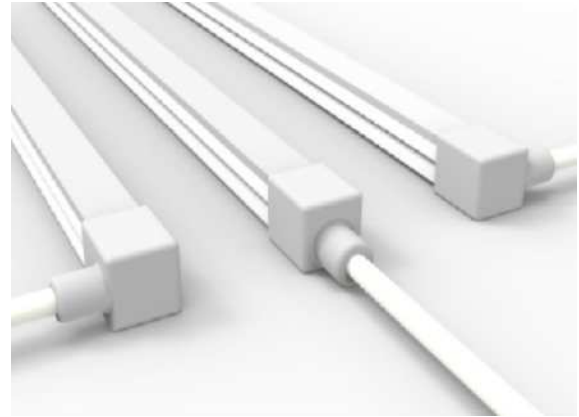

LED Neon Flex

Side View 3 sides 10*10(mm)

- LED Neon Flex
- 2700-6000K
- CRI 80-90
- IP68 rating
- Lighting Direction:3 sides Positive lighting
- Flexible Silicon
- PCB Width (mm) 6
- Weight (g/m) 100
- Made to order
- Dali
- Surface or Curved Mount profile

Applications

- Feature Lighting
- Garden Benches
- Architectural
- Curved Ceiling Coves
- Mirrors
- Water Features

Item Code	Wattage	Lumen	Dimensions	Voltage	Dimming	Colour Temp	Lifetime
BL-NF-24V-5W/40	5W	480lm	6 mm wide	24v	NO	4000K	50,000H
BL-NF-24V-10W/40	10W	960lm	6 mm wide	24v	NO	4000K	50,000H
BL-NF-24V-15W/40	15W	1450lm	6 mm wide	24v	NO	4000K	50,000H