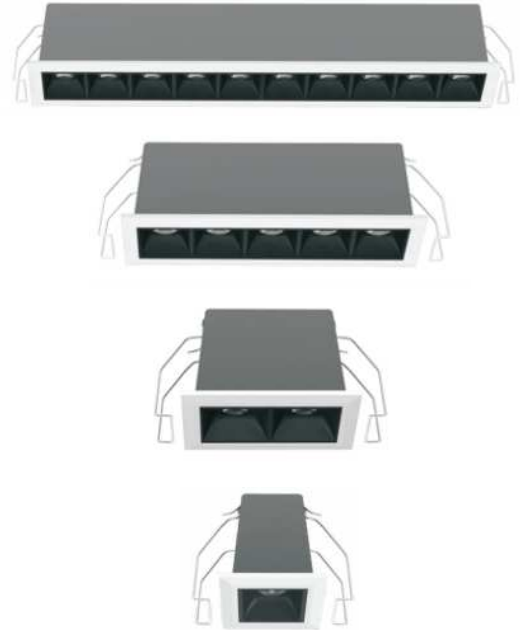

Low Profile D/L

- Low Profile
- Beam Angle 15°,30°,45°
- Aluminum Recessed Profile, Low glare optics, silver trim & Louvre
- SDCM<3
- 2700K - 5000K
- 80lm/W
- CRI 80-90
- IP20 Rating
- Dali
- Recessed

Applications

- Retro fitting upgrades
- Lift Lobby's
- Store rooms
- Retail
- Corridors
- Schools
- Hospitals

Item Code	Wattage	Lumen	Dimensions	Weight	Dimming	Colour Temp	Lifetime
BL-KS-BL01R-1D-2W/40	2W	160lm	45 x 45 x 49 mm	1.0kg	NO	4000K	50,000H
BL-KS-BL01R-2D/4W/40	4W	320lm	75 x 45 x 49 mm	2.0kg	NO	4000K	50,000H
BL-KS-BL01R-5D-/10W/40	10W	800lm	147 x 45 x 49 mm	3.0kg	NO	4000K	50,000H
BL-KS-BL01R-10D/20W/40	20W	1600lm	280 x 45 x 49 mm	4.0kg	NO	4000K	50,000H