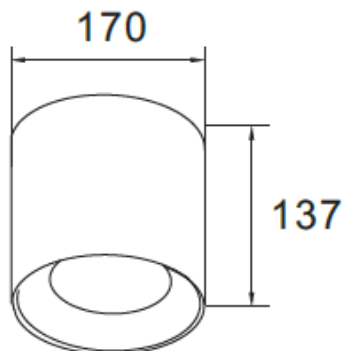

Surface Mount D/L

- Surface mount Downlight
- Wide Beam 60°
- Tempered glass
- Die Cast Aluminum Body & Trim
- Powder Coated White or Black Finish
- CRI 80-90
- 15W, 20W options
- 1200lm, 1600lm
- IP20 rating
- Dali
- Surface Mount or Pendant option

Applications

- Entry Lobby's
- External Awnings
- High Ceilings
- Retail
- Industrial Buildings
- Security
- Amenities
- Hospitals

Item Code	Wattage	Lumen	Dimensions	Weight	Dimming	Colour Temp	Lifetime
BL-KAS-MD02-RA6/15W/40	15W	1200lm	170 x 137 mm	1.0kg	NO	4000K	50,000H
BL-KAS-MD02-RA6/20W/40	20W	1600lm	170 x 137 mm	1.0kg	NO	4000K	50,000H