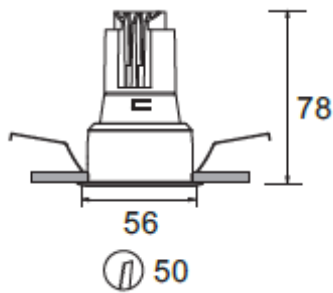

## Applications

- Entry Lobby's
- External Awnings
- Hotels
- Retail
- Amenities
- Hospitals

Item Code	Wattage	Lumen	Dimensions	Weight	Dimming	Colour Temp	Lifetime
BL-KAS-CL36L-1D203F/3W/40	3W	180lm	56 x 78 mm	0.7Kg	NO	3000K	50,000H
BL-KAS-CL36L-1D203F/3W/40	5W	240lm	56 x 78 mm	0.7Kg	NO	4000K	50,000H