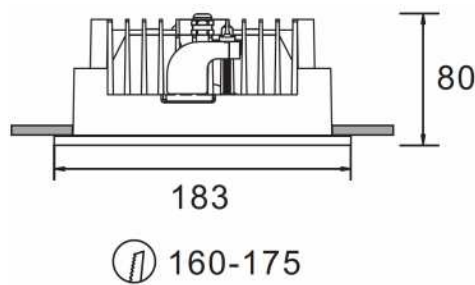

Applications

- Entry Lobby's
- Lift Lobby's
- Large Conference Rooms
- High Ceilings
- Retail
- Corridors
- Schools
- Hospitals