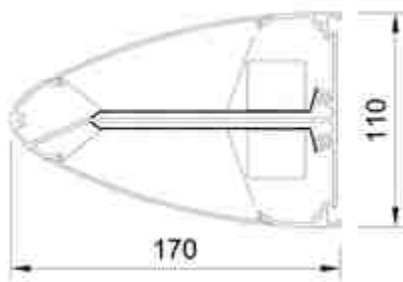

OverBed Light

- Wall Mounted Bed Light
- Direct/Indirect Optics
- Die Cast Aluminum Body
- Reeded Diffuser
- Powder Coated White Finish
- IP44
- Dali
- Surface Mount

Applications

- Hospitals
- LED upgrades
- Nursing Homes
- Home Care
- Emergency Wards
- Medical Centre

Item Code	Wattage	Lumen	Dimensions	Weight	Dimming	Colour Temp	Lifetime
BL-ND-100-43W.WMDA-900	43W	2408+1505lm	900 x 170 x 110 mm	5.0Kg	DALI	3000K	50,000H