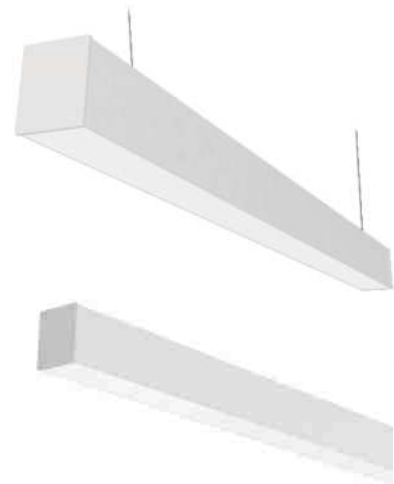

## LED Linear Pro Direct/Indirect

- Aluminum Profile & Reeded Diffuser
- Microprism PMMA
- Power Coated Finish
- Plug & Play System
- Surface or Suspended options
- 1.2m, 1.5m & 3m modules
- 17-25w & 50-62w
- Direct/Indirect optics
- Motion & Daylight integration
- High efficiency LED 130Lm
- Dali
- Surface or Suspended