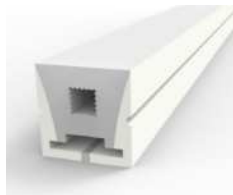

Applications

- Feature Lighting
- Garden Benches
- Architectural
- Curved Ceiling Coves
- Mirrors
- Water Features