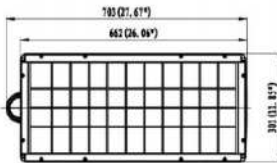

Applications

- Car Parks
- Courtyard
- Parking
- Security
- General Area Lighting

Post Top Mount