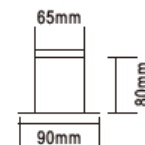

Applications

- Data Centres
- Office
- Reception
- Kitchen Bench
- Feature
- Show Rooms
- Board Room
- General Area

Item Code	Wattage	Lumen	Dimensions	Mounting	Dimming	Colour Temp	Lifetime L70 B50
BL-SD-PLF1-D120-032A/40	17-25w	2400-3200lm	1200 x 65 x 80 mm	Surface	DALI	3-6000K	50,000H
BL-SD-PLF1-D150-040A/40	25-31 w	3000-4000lm	1500 x 65 x 80 mm	Surface	DALI	3-6000K	50,000H
BL-SD-PLF1-D300-080A/40	50-62w	6000-8000lm	3000 x 65 x 80 mm	Surface	DALI	3-6000K	50,000H
BL-SD-PLF1-D120-032A/40	17-25w	2400-3200lm	1200 x 65 x 80 mm	Suspended	DALI	3-6000K	50,000H
BL-SD-PLF2-D150-040A/40	25-31w	3000-4000lm	1500 x 65 x 80 mm	Suspended	DALI	3-6000K	50,000H
BL-SD-PLF2-D300-080A/40	50-62w	6000-8000lm	3000 x 65 x 80 mm	Suspended	DALI	3-6000K	50,000H