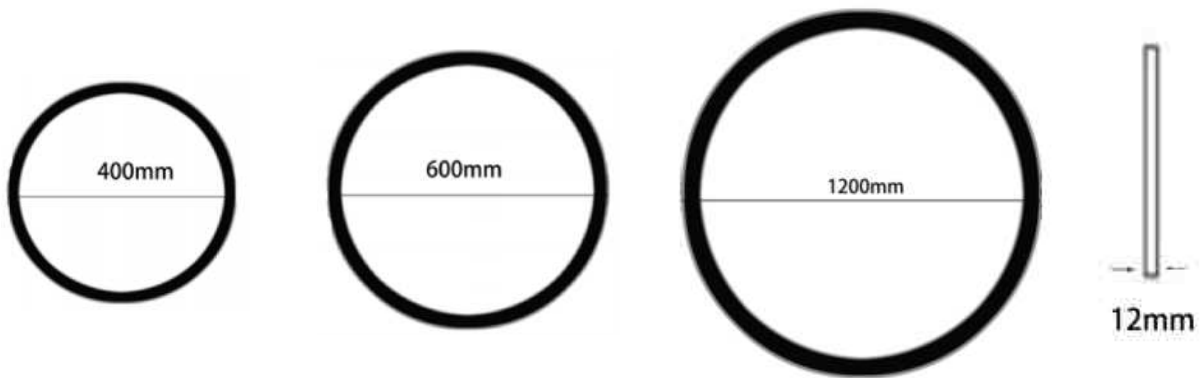

Round LED Pendant Light

- Ultraslim Design
- Aluminium Frame & PMMA diffuser
- 300mm - 1200mm Size options
- SMD chip
- L70, 50.000hrs
- CRI 80
- IP44
- 3000k - 6000k
- Suspended

Applications

- Office
- Foyer
- Hotel
- Retail
- Schools
- Commercial Building
- Hospital

Item Code	Wattage	Lumen	Dimensions	Weight	Dimming	Colour Temp	Lifetime
BL-SW-BRPL-400/26W/4K	26W	2600lm	400 x 12 mm	Kg	NO	4000K	50,000H
BL-SW-BRPL-600/60W/4K	40W	5000lm	600 x 12 mm	Kg	NO	4000K	50,000H
BL-SW-BRPL-1200/75W/4K	85W	8500lm	1200 x 12 mm	Kg	NO	4000K	50,000H