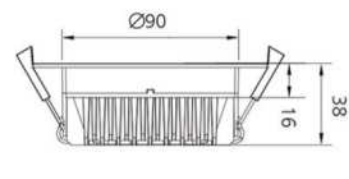

Applications

- Residential
- LED upgrades
- Buildings
- Amenities
- Office
- Corridors
- General Area Lighting