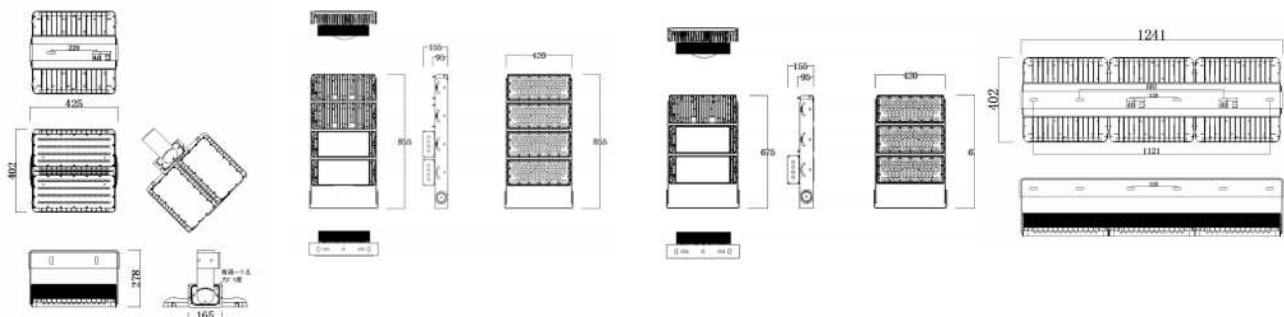

Item Code	Wattage	Lumen	Dimensions	Weight	Dimming	Colour Temp	Lifetime
BL-FE-XL-SL300_/_/40	300W	39000lm	220 x 310 x 50 mm	7.2kg	NO	4K,5K,7K	50,000H
BL-FE-XL-SL400_/_/40	400W	52000lm	295 x 402 x 60 mm	10.3kg	NO	4K,5K,7K	50,000H
BL-FE-XL-SL600_/_/40	600W	78000lm	330 x 430 x 60 mm	11.8kg	NO	4K,5K,7K	50,000H
BL-FE-XL-SL900_/_/40	900W	117000lm	360 x 470 x 60 mm	17.5kg	NO	4K,5K,7K	50,000H
BL-FE-XL-SL1200_	1200W	156000lm	800 x 500 x 100 mm	20.5kg	NO	4K,5K,7K	50,000H