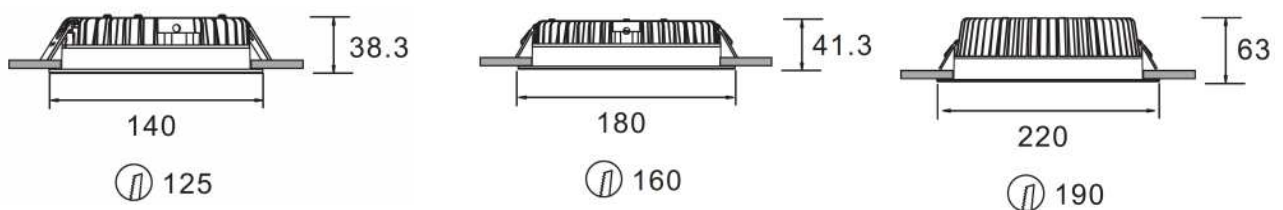

Applications

- Retro fitting upgrades
- Lift Lobby's
- Store rooms
- Retail
- Corridors
- Schools
- Hospitals

Item Code	Wattage	Lumen	Dimensions	Weight	Dimming	Colour Temp	Lifetime
BL-KAS-DL15-B4/12W/40	12W	935lm	140 x 38.3 mm	0.4kg	NO	4000K	50,000H
BL-KAS-DL15-B4/15W/40	15W	1275lm	140 x 38.3 mm	0.4kg	NO	4000K	50,000H
BL-KAS-DL15-B6/20W/40	15W	1275lm	180 x 41.3 mm	0.9kg	NO	4000K	50,000H
BL-KAS-DL15-B6/23W/40	20W	1700m	180 x 41.3 mm	0.9kg	NO	4000K	50,000H
BL-KAS-DL15-B6/30W/40	23W	1955lm	220 x 63 mm	1.3kg	NO	4000K	50,000H
BL-KAS-DL15-B6/30W/40	30W	2550lm	220 x 63 mm	1.3kg	NO	4000K	50,000H