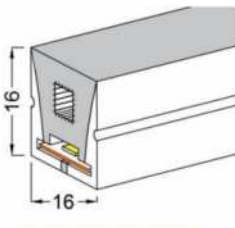

Applications

- Feature Lighting
- Garden Benches
- Architectural
- Curved Ceiling Coves
- Mirrors
- Water Features