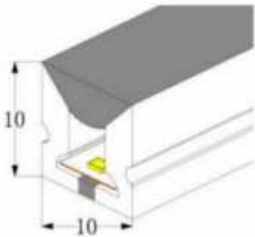

Applications

- Feature Lighting
- Garden Benches
- Architectural
- Curved Ceiling Coves
- Mirrors
- Water Features