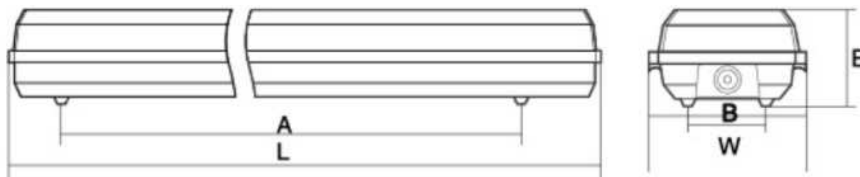

Applications

- Warehouse
- Car Parks
- Industrial Buildings
- Security
- Loading docks
- Back of House
- General Area Lighting