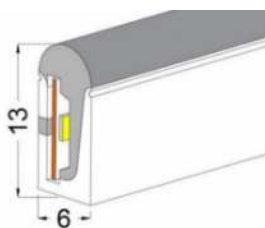

Applications

- Feature Lighting
- Garden Benches
- Architectural
- Curved Ceiling Coves
- Mirrors
- Water Features