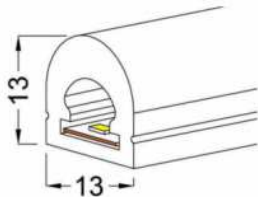

Applications

- Feature Lighting
- Garden Benches
- Architectural
- Curved Ceiling Coves
- Mirrors
- Water Features