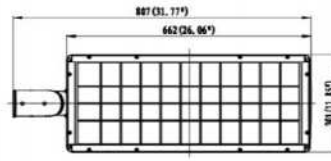

Side Entry Mount

Item Code	Wattage	Lumen	Dimensions	Weight	Dimming	Colour Temp	Lifetime	Optics
BL-AGST43-010/40K	10W	2000lm	662 x 301 x 94 mm	5.0±0.3kg	NO	4000K	50,000H	II
BL-AGST43-020/40K	20W	4000lm	662 x 301 x 94 mm	5.7±0.3kg	NO	4000K	50,000H	II
BL-AGST43-030/40K	30W	6000lm	662 x 301 x 94 mm	6.3±0.3kg	NO	4000K	50,000H	II