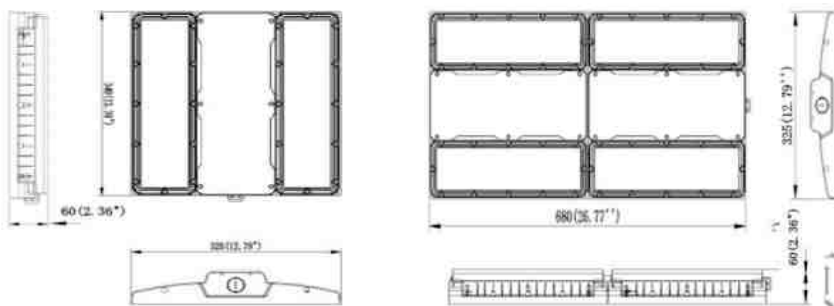

Applications

- Indoor & outdoor high ceiling application
- Warehouse
- Factories
- Industrial facility
- Exhibition centers
- Stadiums
- Toll Stations