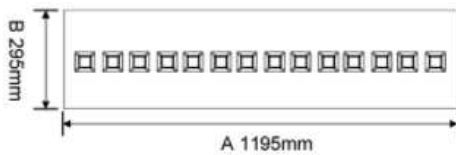

Applications

- Office
- Commercial Building
- Hospitals
- Schools
- Hotels
- Retail

Item Code	Wattage	Lumen	Dimensions	Weight	Dimming	Colour Temp	Lifetime
BL-TR50-14-38/40	38 W	4560lm	1195 x 295 x 37 mm	3.5Kg	NO	4000K	50,000H