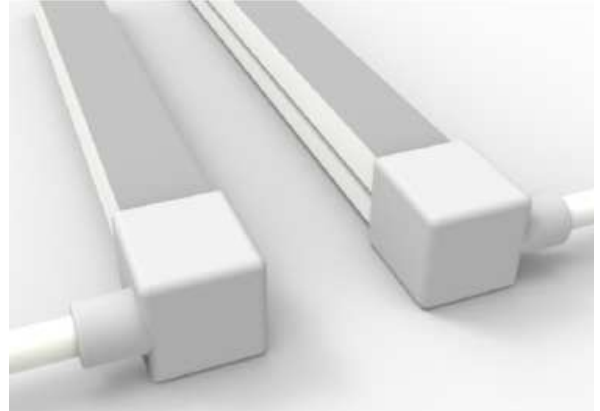

LED Neon Flex

Side View 10*10(mm)

- LED Neon Flex
- 2700-6000K
- CRI 80-90
- IP68 rating
- Lighting Direction:Positive
- Flexible Silicon
- PCB Width (mm) 6
- Weight (g/m) 100
- Made to order
- Dali
- Surface or Curved Mount profile