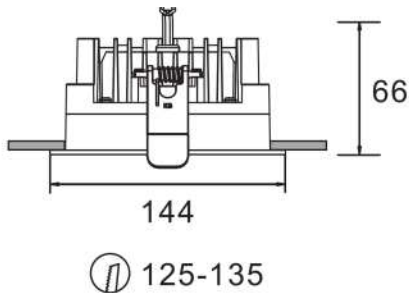

Applications

- Entry Lobby's
- Lift Lobby's
- Large Conference Rooms
- High Ceilings
- Retail
- Corridors
- Schools
- Hospitals