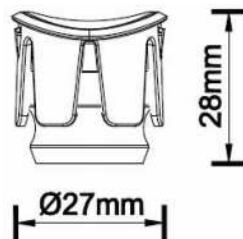

Applications

- Residential
- Commercial
- Buildings
- Amenities
- Stairs
- Entry Areas

Item Code	Wattage	Lumen	Dimensions	Weight	Dimming	Colour Temp	Lifetime L70 B50
BL-ND-OPUS-R-ASY/40	1.5w	140lm	27 x 28 mm	0.1kg	NO	4000K	50,000H
BL-ND-OPUS-F-WIDE/40	1.5w	140lm	27 x 28 mm	0.1kg	NO	4000K	50,000H