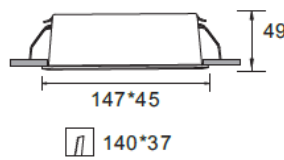

Low Profile D/L

- Low Profile
- Beam Angle 15°,30°,45°
- Aluminum Recessed Profile, Low glare optics, silver trim & Louvre
- SDCM<3
- 2700K - 5000K
- 80lm/W
- CRI 80-90
- IP20 Rating
- Dali
- Recessed

Applications

- Retro fitting upgrades
- Lift Lobby's
- Store rooms
- Retail
- Corridors
- Schools
- Hospitals

Item Code	Wattage	Lumen	Dimensions	Weight	Dimming	Colour Temp	Lifetime
BL-KS-BL01R-1D-2W/40	2W	160lm	45 x 45 x 49 mm	1.0kg	NO	4000K	50,000H
BL-KS-BL01R-2D/4W/40	4W	320lm	75 x 45 x 49 mm	2.0kg	NO	4000K	50,000H
BL-KS-BL01R-5D-/10W/40	10W	800lm	147 x 45 x 49 mm	3.0kg	NO	4000K	50,000H
BL-KS-BL01R-10D/20W/40	20W	1600lm	280 x 45 x 49 mm	4.0kg	NO	4000K	50,000H