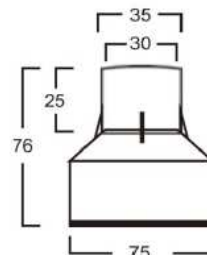

IP67 Inground Mini Uplight

- 316 Stainless Steel
- Beam Angle 45°
- Symmetric distribution
- 90lm/w
- L70, 35,000hrs
- 1W or 3W option
- DC24V input
- 2700k - 6500k
- CRI 80
- IP67/IK06 Rated
- Dali
- Recessed

Applications

- Residential
- Commercial
- Buildings
- Amenities
- Stairs
- Entry Areas

Item Code	Wattage	Lumen	Dimensions	Weight	Dimming	Colour Temp	Lifetime L70 B50
BL-KSUDL001-35/Y1WA/40	1W	90lm	35 x 38 x 28 mm	0.09Kg/0.12Kg	NO	4000K	50,000H
BL-KSUDL001-35/Y3WA/40	3W	270lm	35 x 38 x 28 mm	0.09Kg/0.12Kg	NO	4000K	50,000H