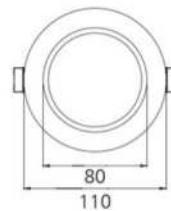

Applications

- Residential
- LED upgrades
- Buildings
- Amenities
- Office
- Corridors
- General Area Lighting