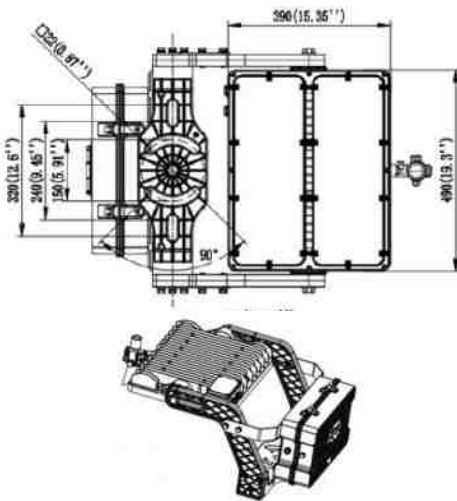

Applications

- Large Sports Stadiums
- Basketball & Tennis Courts
- Sporting Fields & Area Lighting
- Carparks
- Airports