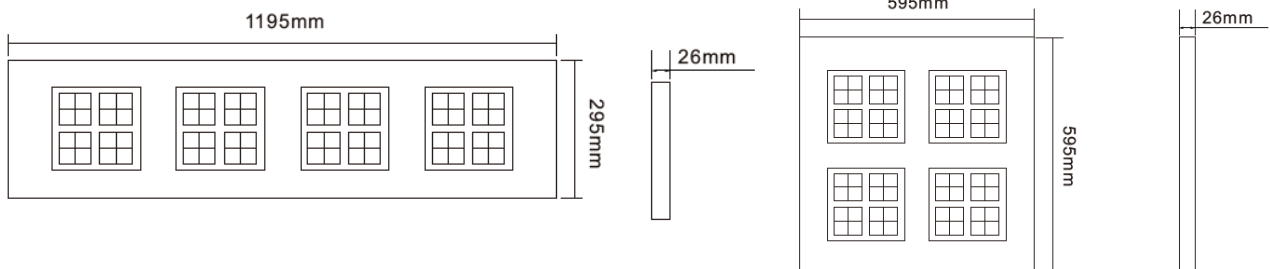

Applications

- Office
- Commercial Building
- Industrial Buildings
- Hotels
- Retail

Item Code	Wattage	Lumen	Dimensions	Weight	Dimming	Colour Temp	Lifetime
BL-LAF1-R120-039C/40	35W	4200lm	1195 x 295 x 26 mm	3.5Kg	DALI	4000K	50,000H
BL-LAF1-R030-020C/40	26W	3640lm	595 x 595 x 26 mm	1.7Kg	DALI	4000K	50,000H