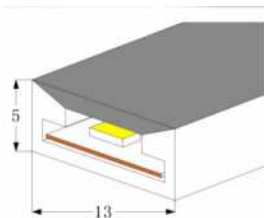

Applications

- Feature Lighting
- Garden Benches
- Architectural
- Curved Ceiling Coves
- Mirrors
- Water Features