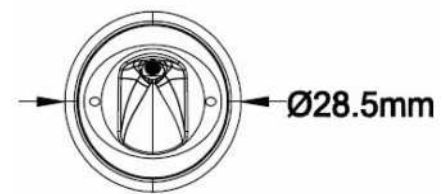

Applications

- Residential
- Commercial
- Buildings
- Amenities
- Stairs
- Entry Areas

Item Code	Wattage	Lumen	Dimensions	Weight	Dimming	Colour Temp	Lifetime L70 B50
BL-ND-OPUS-R-ASY/40	1.5w	140lm	27 x 28 mm	0.1kg	NO	4000K	50,000H
BL-ND-OPUS-F-WIDE/40	1.5w	140lm	27 x 28 mm	0.1kg	NO	4000K	50,000H