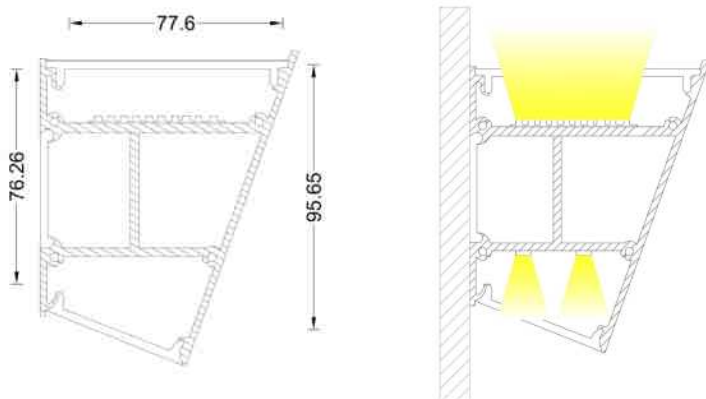

OverBed Wall Profile Light

- Architectural Linear Bed Light
- Direct/Indirect Optics
- Anodised Silver Dulux Powdercoat
- Opal polycarbonate diffuser insert
- Dali
- Surface Mount
- Made to Order -custom lengths as required

Applications

- Hospitals
- LED upgrades
- Nursing Homes
- Home Care
- Emergency Wards
- Medical Centre

Item Code	Dimensions	Dimming	Colour Temp	Lifetime L70 B50
BL-HP3364/WM/SPECIAL	77.6 x 95.6 mm	DALI	4000K	50,000H