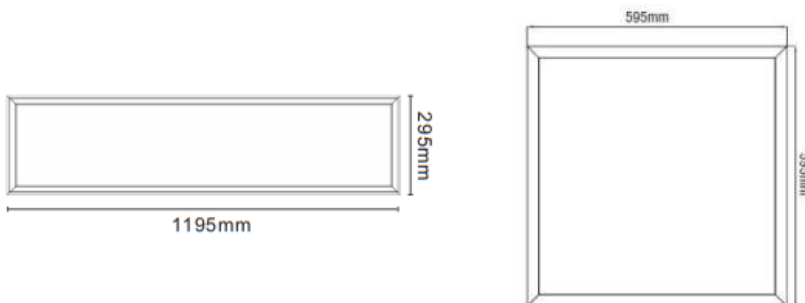

Applications

- Office
- Commercial Building
- Industrial Buildings
- Back of house
- Hotels
- Store Rooms
- IT Room
- Retail