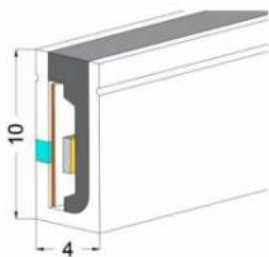

Applications

- Feature Lighting
- Garden Benches
- Architectural
- Curved Ceiling Coves
- Mirrors
- Water Features