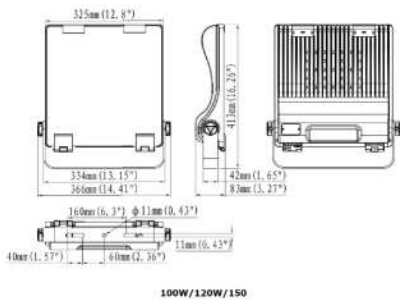

Applications

- Warehouse
- Car Parks
- Industrial Buildings
- Security
- Loading docks
- Recreational Sports Venues