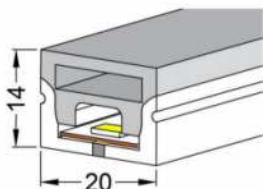

Applications

- Feature Lighting
- Garden Benches
- Architectural
- Curved Ceiling Coves
- Mirrors
- Water Features