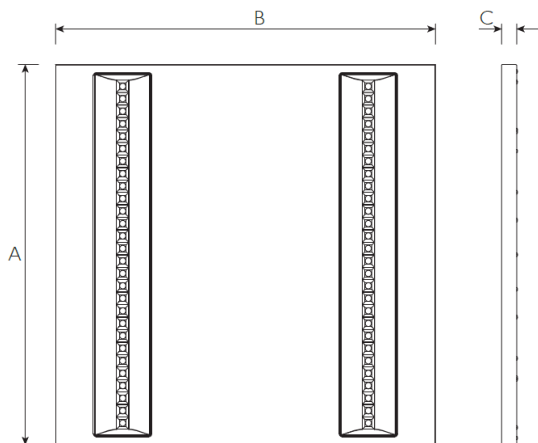

Applications

- Office
- Schools
- Commercial Building
- Industrial Buildings
- Hotels
- Retail
- Hospital

Item Code	Wattage	Lumen	Dimensions	Weight	Dimming	Colour Temp	Lifetime
BL-UP-GLP30120/35W/40	35W	4200lm	1195 x 295 x 23 mm	3.5Kg	Dali	4000K	50,000H
BL-UP-GLP6262/35W/40	35W	4200lm	595 x 595 x 23 mm	3.65Kg	Dali	4000K	50,000H