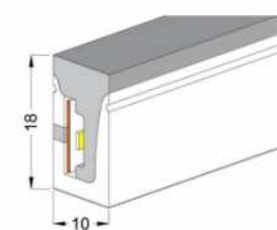

Applications

- Feature Lighting
- Garden Benches
- Architectural
- Curved Ceiling Coves
- Mirrors
- Water Features