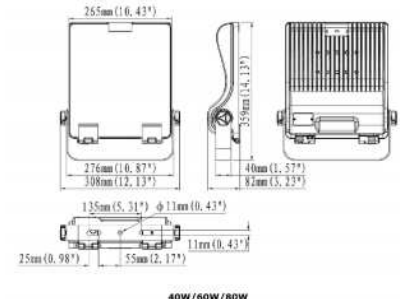

Applications

- Warehouse
- Car Parks
- Industrial Buildings
- Security
- Loading docks
- Recreational Sports Venues